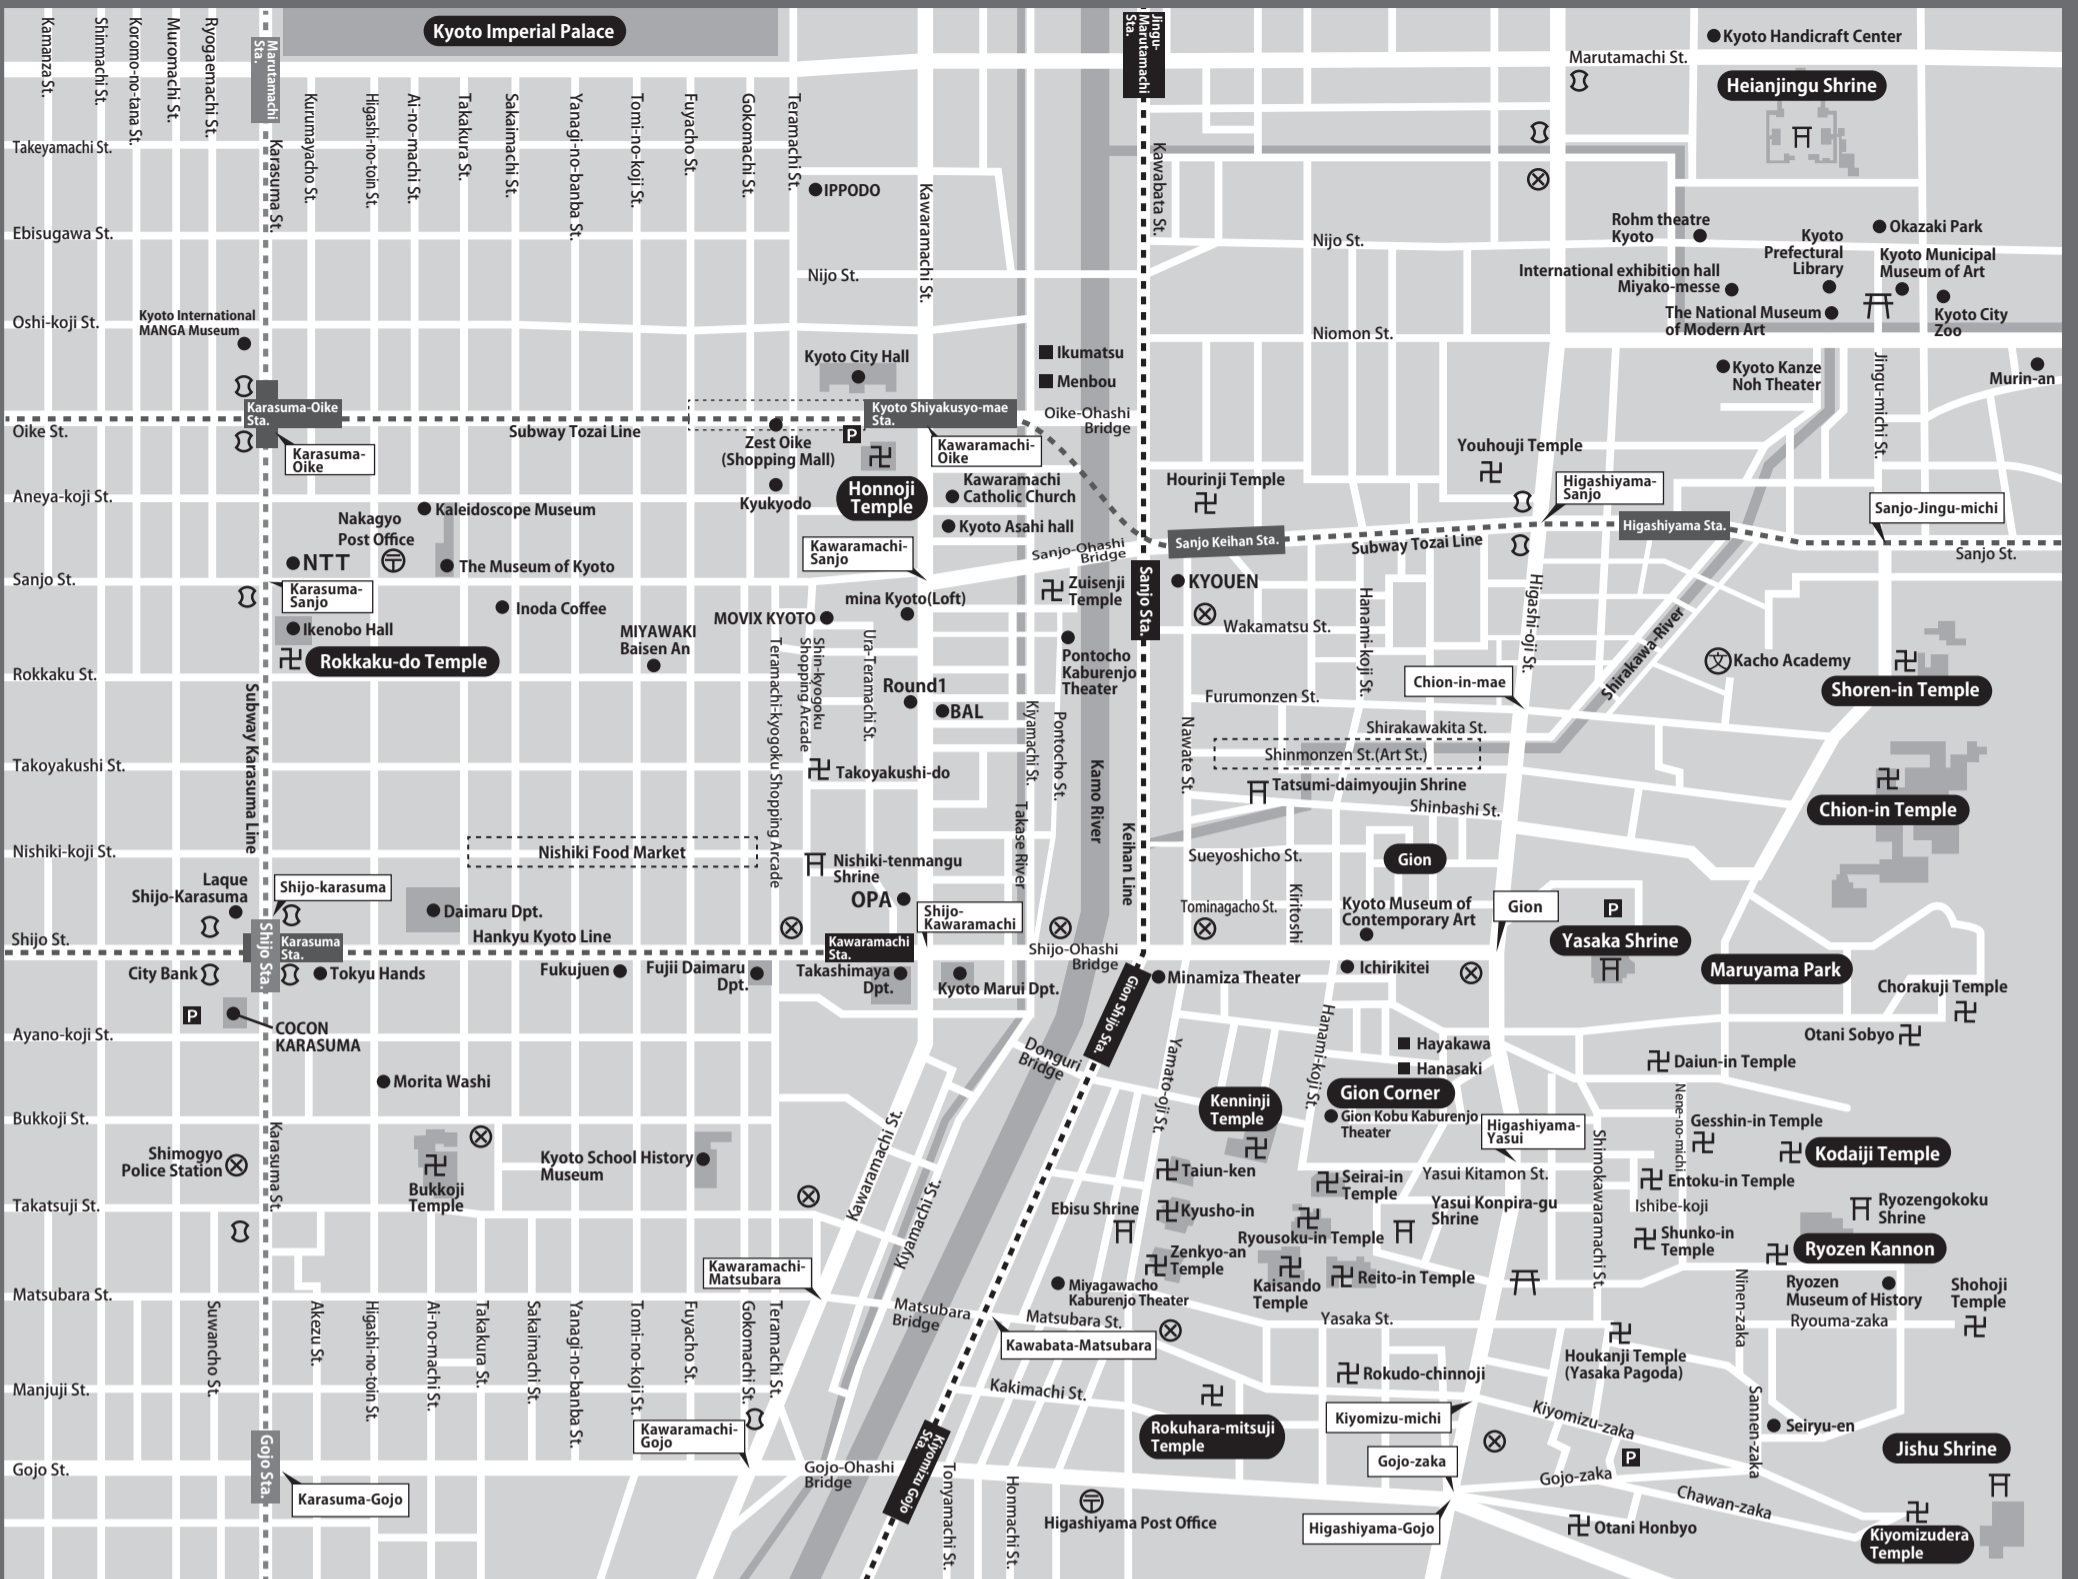

KYOTO City Map

NEW MIYAKO HOTEL

HOTEL KINTETSU KYOTO STATION

A:Central Area Map

B:Station Area Map

○ Crossing Name ⊗ Police station ⊕ Post office 🏦 Bank 🏥 Hospital 🏯 Shrine 🏛 Temple 🗺 National road 🎓 School 🅅 Parking ✳ To To-ji, Nishi-Honganji, and Higashi Honganji, it is 15 minutes each from New Miyako Hotel.(on foot)