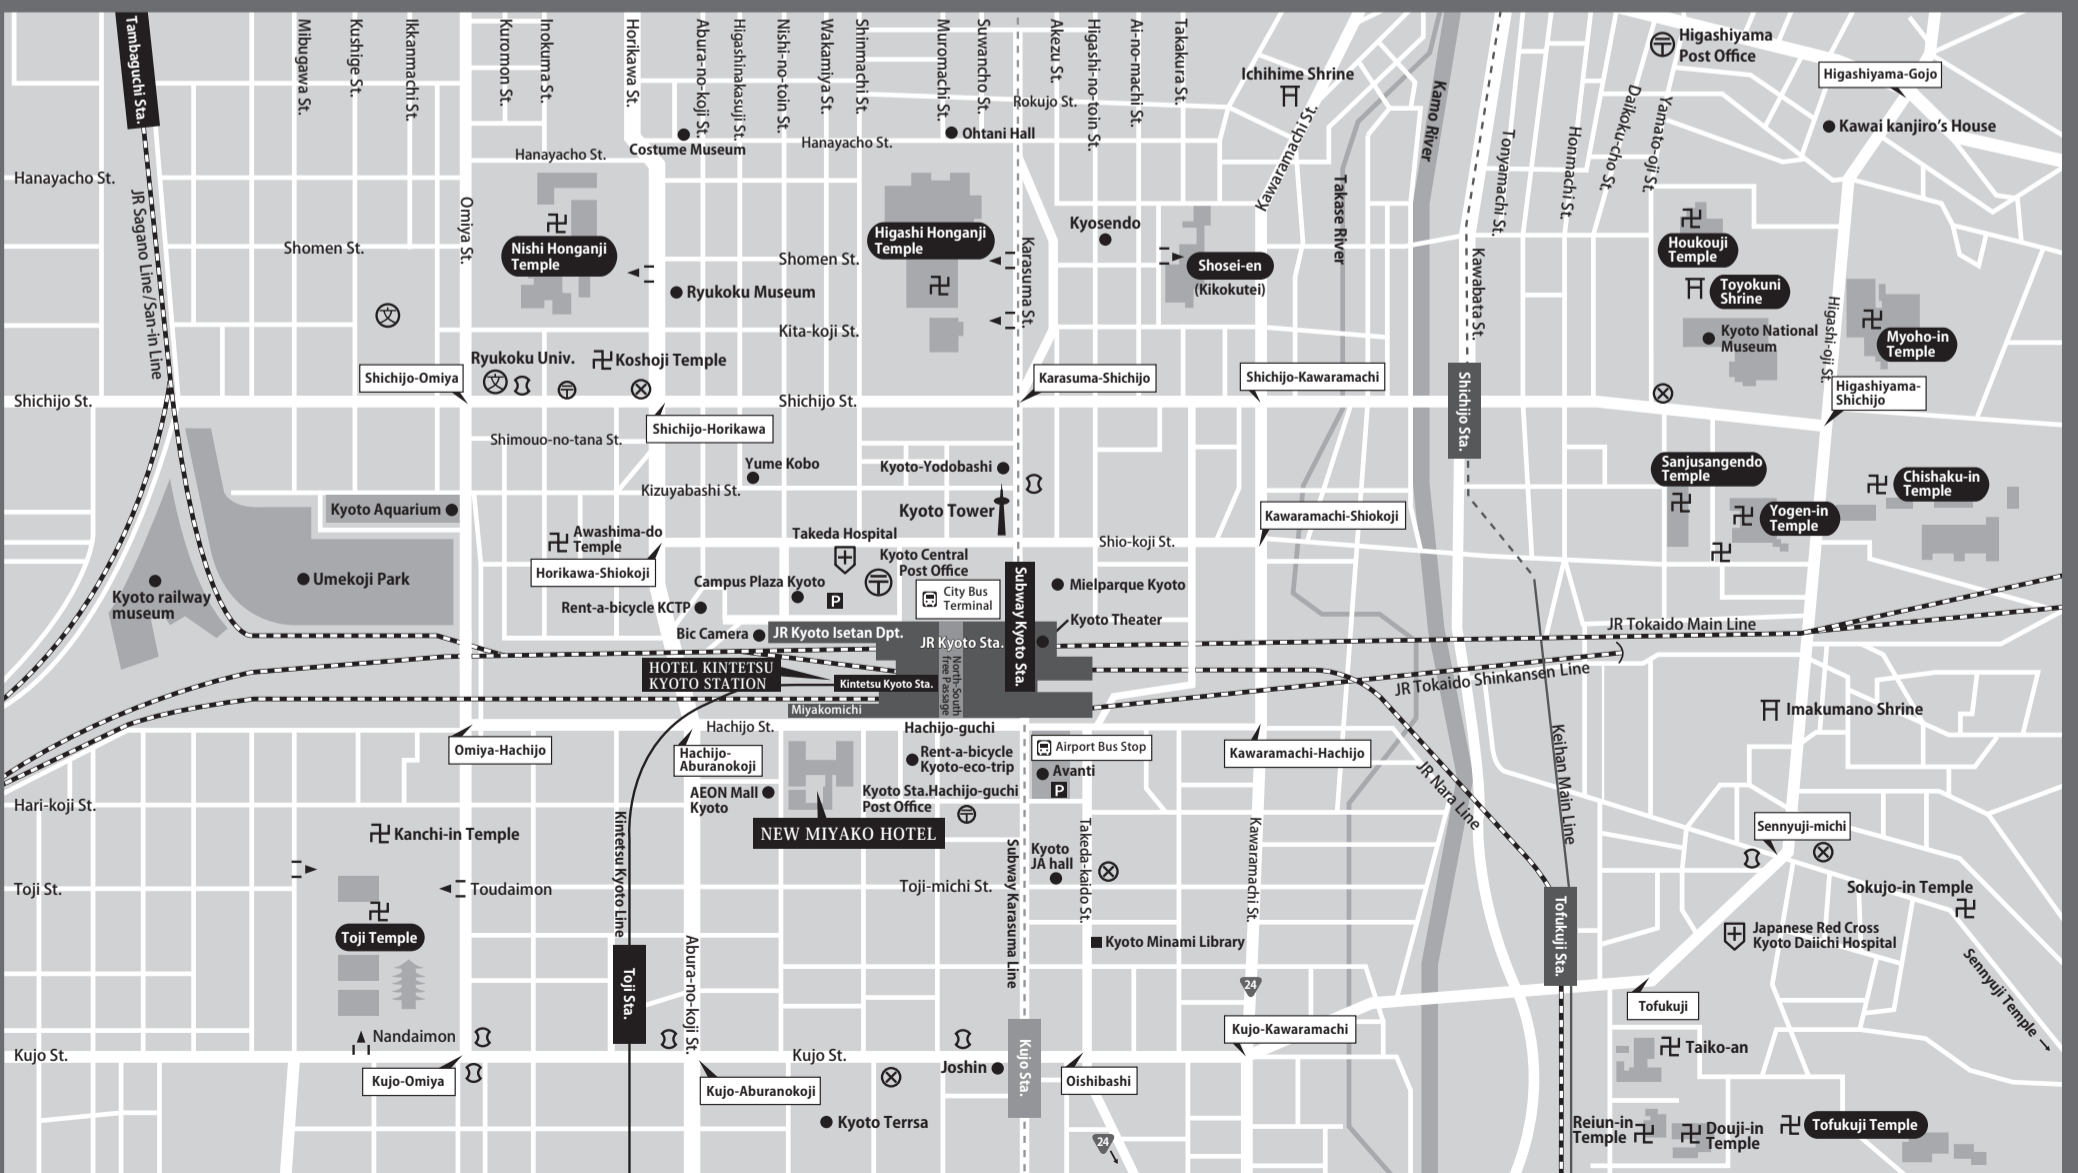

KYOTO City Map

NEW MIYAKO HOTEL

HOTEL KINTETSU KYOTO STATION

A:Central Area Map

B:Station Area Map

○ Crossing Name ⊗ Police station ⊕ Post office 🏦 Bank 🏥 Hospital 🏯 Shrine 🏛 Temple 🗺 National road 🎓 School 🅅 Parking ✳ To To-ji, Nishi-Honganji, and Higashi Honganji, it is 15 minutes each from New Miyako Hotel.(on foot)

NEW MIYAKO HOTEL

17, Nishikujo-Inmachi Minami-ku, Kyoto 601-8412, Japan
 TEL:(075)661-7111 FAX:(075)661-7135
<http://www.miyakohotels.ne.jp/newmiyako/english>

HOTEL KINTETSU KYOTO STATION

1-9, Kamadono-cho, Higashi Shiojikoji, Shimogyo-ku, Kyoto 600-8215, Japan
 TEL:(075)692-2111 FAX:(075)692-2112
<http://www.miyakohotels.ne.jp/kyoto-station/english>